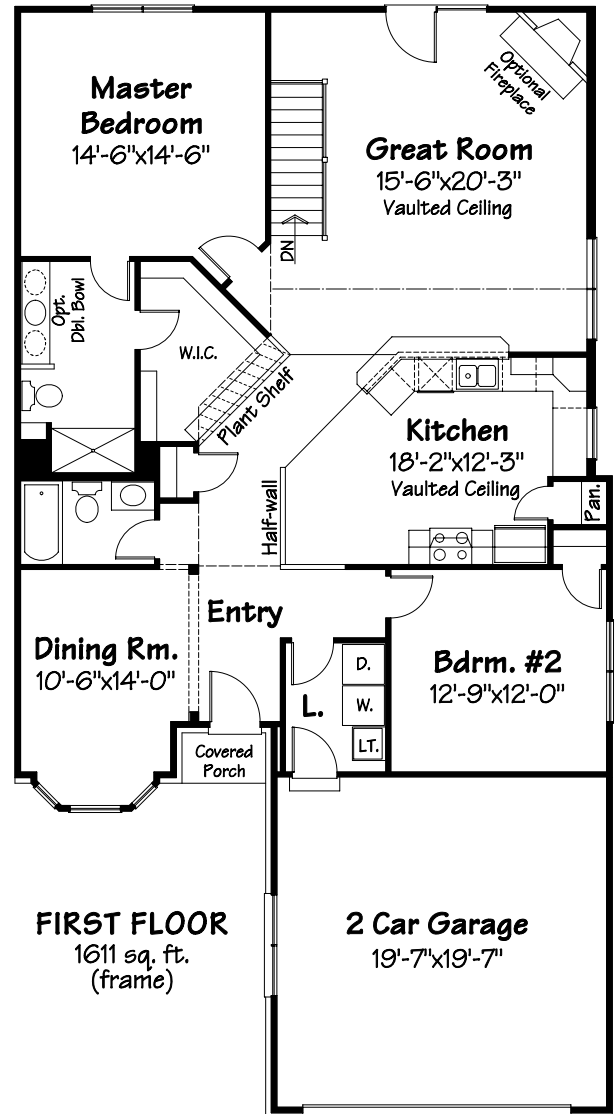

4983 Molly Green Court

2 Bedroom Duplex

LOWER LEVEL
1257 sq. ft. (finished)
249 sq. ft. (unfinished)

FIRST FLOOR
1611 sq. ft.
(frame)

Features:

- Finished lower level w/ Exercise Room, full bath and Rec Room
- Dramatic open floor plan w/ vaulted ceilings.
- Over 2,800 square feet of living space.
- Elegantly detailed elevations.
- 2 Bedrooms & 2 full baths on first floor.
- Owners suite w/ large walk-in closet
- Two car attached Garage.
- Fully equipped eat-in Kitchen
- Gas furnace & water heater.
- Optional gas fireplace.
- Covered front porch.
- Convenient first floor laundry w/ tub.