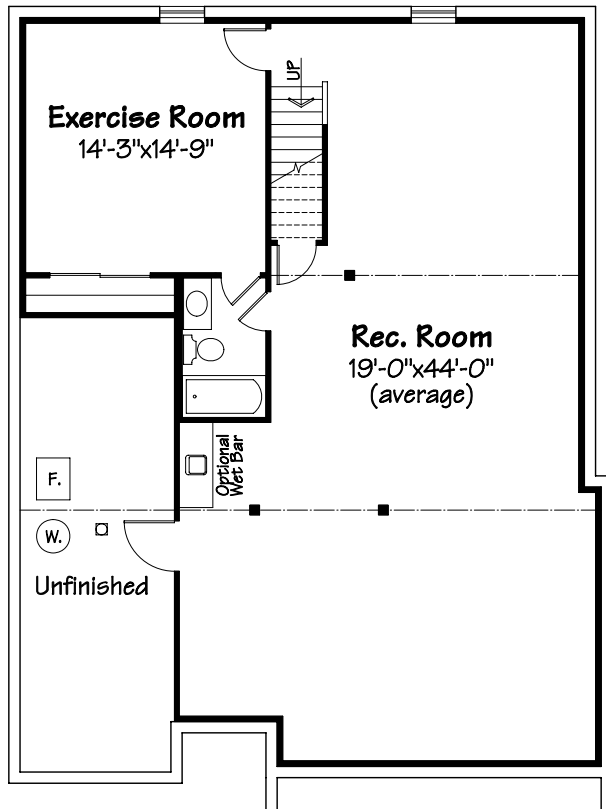

4983 Molly Green Court

2 Bedroom Duplex

LOWER LEVEL
1257 sq. ft. (finished)
249 sq. ft. (unfinished)

FIRST FLOOR
1611 sq. ft.
(frame)

Features:

- Finished lower level w/ Exercise Room, full bath and Rec Room
- Dramatic open floor plan w/ vaulted ceilings.
- Over 2,800 square feet of living space.
- Elegantly detailed elevations.
- 2 Bedrooms & 2 full baths on first floor.
- Owners suite w/ large walk-in closet
- Two car attached Garage.
- Fully equipped eat-in Kitchen
- Gas furnace & water heater.
- Optional gas fireplace.
- Covered front porch.
- Convenient first floor laundry w/ tub.