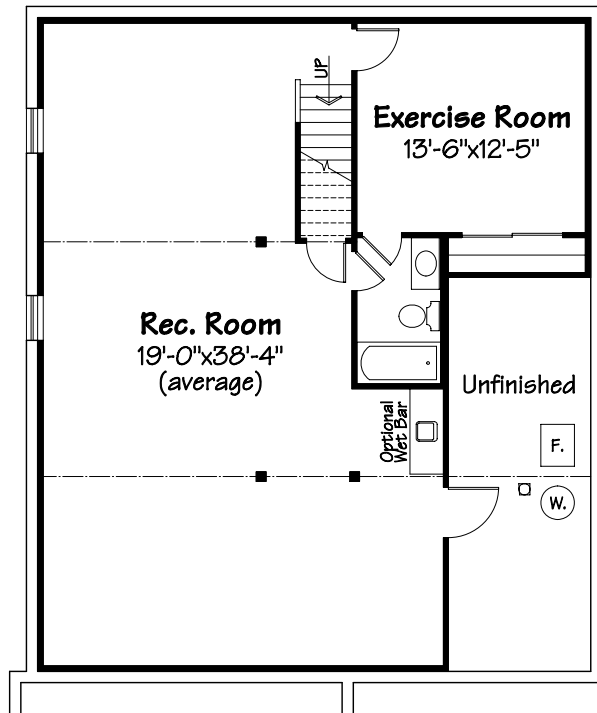

4981 Molly Green Court

2 Bedroom Duplex

LOWER LEVEL

1087 sq. ft. (finished)
200 sq. ft. (unfinished)

Features:

- Finished lower level w/ Exercise Room, full bath and Rec Room
- Dramatic open floor plan w/ vaulted ceilings.
- Over 2,400 square feet of living space.
- Elegantly detailed elevations.
- 2 Bedrooms & 2 full baths on first floor.
- Owners suite w/ large walk-in closet
- Two car attached Garage.
- Fully equipped eat-in Kitchen
- Gas furnace & water heater.
- Optional gas fireplace.
- Convenient first floor laundry.