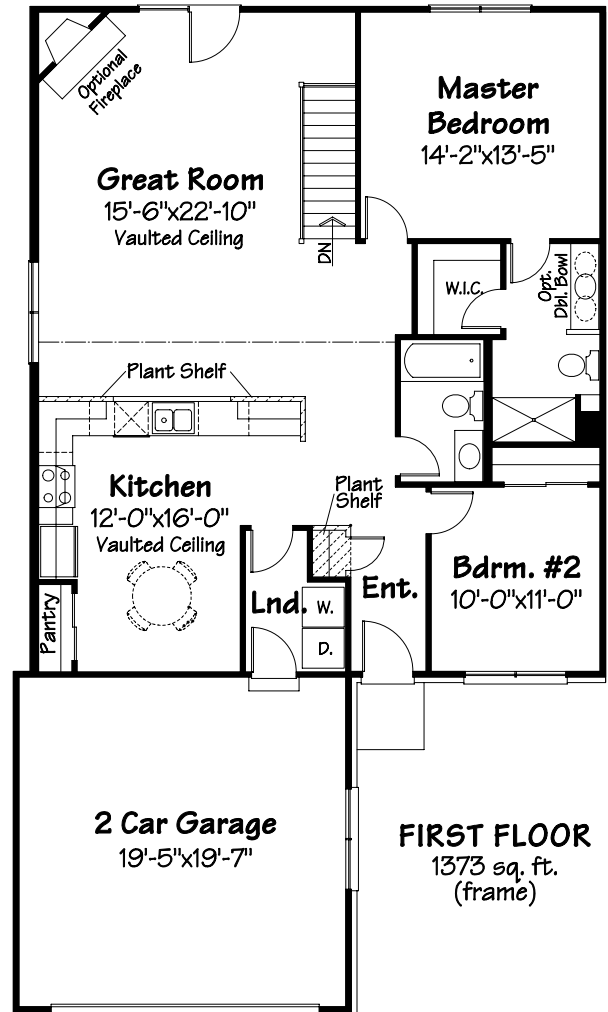

4981 Molly Green Court

2 Bedroom Duplex

LOWER LEVEL

1087 sq. ft. (finished)
200 sq. ft. (unfinished)

Features:

- Finished lower level w/ Exercise Room, full bath and Rec Room
- Dramatic open floor plan w/ vaulted ceilings.
- Over 2,400 square feet of living space.
- Elegantly detailed elevations.
- 2 Bedrooms & 2 full baths on first floor.
- Owners suite w/ large walk-in closet
- Two car attached Garage.
- Fully equipped eat-in Kitchen
- Gas furnace & water heater.
- Optional gas fireplace.
- Convenient first floor laundry.